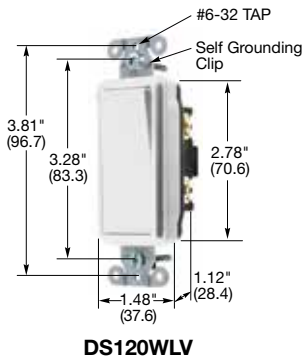

## Maintained Contact Toggle, Specification Grade, 5A, 24V DC

Description	Toggle Color	Single Pole	Double Pole	Three Way	Four Way
Nylon toggle, back and side wired.	Almond	<b>CSB120ALLV</b>	—	<b>CSB320ALLV</b>	—
	Black	<b>CSB120BKLV</b>	—	<b>CSB320BKLV</b>	—
	Brown	<b>CSB120BRLV</b>	—	<b>CSB320BRLV</b>	—
	Gray	<b>CSB120GYLV</b>	—	<b>CSB320GYLV</b>	—
	Ivory	<b>CSB120ILV</b>	—	<b>CSB320ILV</b>	—
	Light Almond	<b>CSB120LALV</b>	—	<b>CSB320LALV</b>	—
	Red	<b>CSB120RLV</b>	—	<b>CSB320RLV</b>	—
	White	<b>CSB120WHLV</b>	—	<b>CSB320WHLV</b>	—

## Maintained Contact Decorator, Specification Grade, 5A, 24V DC

Description	Toggle Color	Single Pole	Double Pole	Three Way	Four Way
Nylon decorator, back and side wired.	Almond	<b>DS120ALLV</b>	—	<b>DS320ALLV</b>	—
	Black	<b>DS120BKLV</b>	—	<b>DS320BKLV</b>	—
	Brown	<b>DS120LV</b>	—	<b>DS320LV</b>	—
	Gray	<b>DS120GYLV</b>	—	<b>DS320GYLV</b>	—
	Ivory	<b>DS120ILV</b>	—	<b>DS320ILV</b>	—
	Light Almond	<b>DS120LALV</b>	—	<b>DS320LALV</b>	—
	Red	<b>DS120RLV</b>	—	<b>DS320RLV</b>	—
	White	<b>DS120WLV</b>	—	<b>DS320WLV</b>	—

## Momentary Contact, Specification Grade, Single Pole, Double Throw, Center OFF 5A, 24V DC

Description	Toggle Color	Single Pole	Double Pole	Three Way	Four Way
Nylon toggle, back and side wired.	Brown	<b>HBL1557LV</b>	—	—	—
	Gray	<b>HBL1557GYLV</b>	—	—	—
	Ivory	<b>HBL1557ILV</b>	—	—	—
	Red	<b>HBL1557RLV</b>	—	—	—
	White	<b>HBL1557WLV</b>	—	—	—