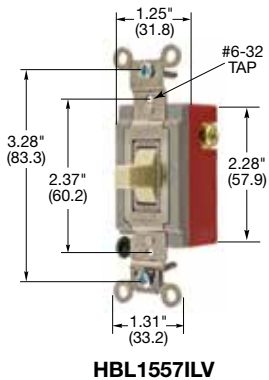

## Maintained Contact Toggle, Specification Grade, 5A, 24V DC

Description	Toggle Color	Single Pole	Double Pole	Three Way	Four Way
Nylon toggle, back and side wired.	Almond	<b>CSB120ALLV</b>	—	<b>CSB320ALLV</b>	—
	Black	<b>CSB120BKLV</b>	—	<b>CSB320BKLV</b>	—
	Brown	<b>CSB120BRLV</b>	—	<b>CSB320BRLV</b>	—
	Gray	<b>CSB120GYLV</b>	—	<b>CSB320GYLV</b>	—
	Ivory	<b>CSB120ILV</b>	—	<b>CSB320ILV</b>	—
	Light Almond	<b>CSB120LALV</b>	—	<b>CSB320LALV</b>	—
	Red	<b>CSB120RLV</b>	—	<b>CSB320RLV</b>	—
	White	<b>CSB120WHLV</b>	—	<b>CSB320WHLV</b>	—

## Maintained Contact Decorator, Specification Grade, 5A, 24V DC

Description	Toggle Color	Single Pole	Double Pole	Three Way	Four Way
Nylon decorator, back and side wired.	Almond	<b>DS120ALLV</b>	—	<b>DS320ALLV</b>	—
	Black	<b>DS120BKLV</b>	—	<b>DS320BKLV</b>	—
	Brown	<b>DS120LV</b>	—	<b>DS320LV</b>	—
	Gray	<b>DS120GYLV</b>	—	<b>DS320GYLV</b>	—
	Ivory	<b>DS120ILV</b>	—	<b>DS320ILV</b>	—
	Light Almond	<b>DS120LALV</b>	—	<b>DS320LALV</b>	—
	Red	<b>DS120RLV</b>	—	<b>DS320RLV</b>	—
	White	<b>DS120WLV</b>	—	<b>DS320WLV</b>	—

## Momentary Contact, Specification Grade, Single Pole, Double Throw, Center OFF 5A, 24V DC

Description	Toggle Color	Single Pole	Double Pole	Three Way	Four Way
Nylon toggle, back and side wired.	Brown	<b>HBL1557LV</b>	—	—	—
	Gray	<b>HBL1557GYLV</b>	—	—	—
	Ivory	<b>HBL1557ILV</b>	—	—	—
	Red	<b>HBL1557RLV</b>	—	—	—
	White	<b>HBL1557WLV</b>	—	—	—

### HP Conversion Chart

	120V	208V	240V	277V AC
15A	.5HP	1.5HP	2HP	2HP
20A	1HP	2HP	2HP	2HP

Dimensions in Inches (mm)